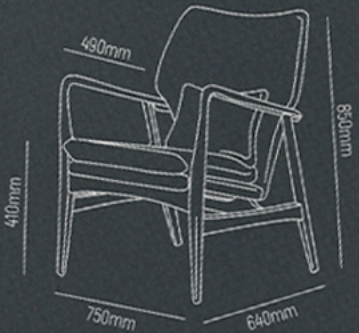

Fabric Content: 100% Cotton

Origin: Imported from Asia.

Aarhus Mid Century Armchair

£750.00

H84cm x W64cm x D75cm
Seating area width: 50cm
Seating area depth: 49cm
Height of seat from floor: 41cm

Finish: Milky / Blue
Material: Solid Oak / Cotton
Unique features: Stylish design, natural materials create an incredibly comfortable chair for long-term work without fatigue
Construction: Solid wood forms the main body, the pillows are separate and mobile.
Care instructions: Wipe the wood with a soft, damp cloth. Pillows are washed according to instructions, moisture and dry cleaning, dry cleaning. Do not use solvents or abrasives.
Fabric content: 100% cotton
Origin: Imported from Asia.