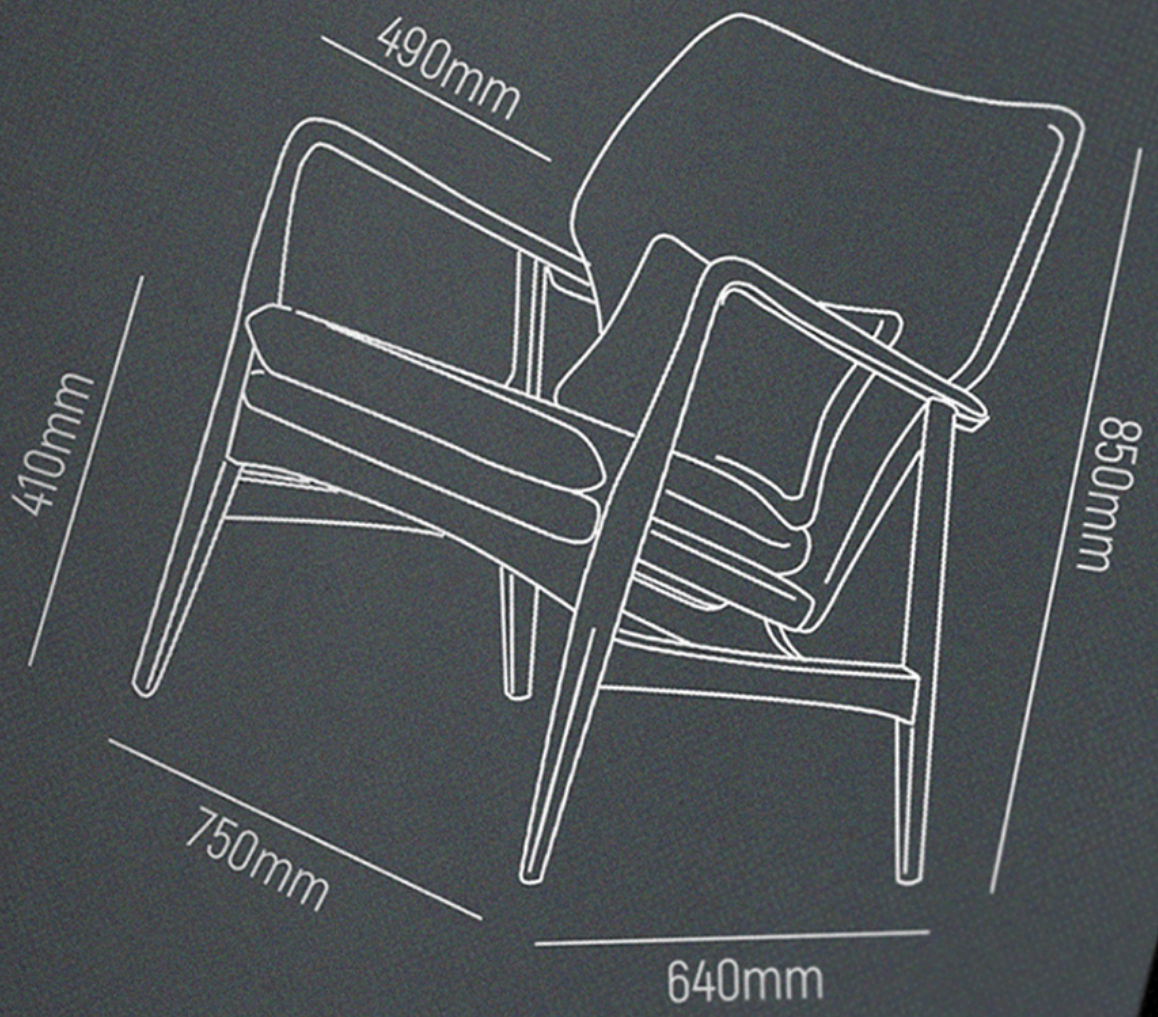

Aarhus Mid Century Armchair

£750.00

H84cm x W64cm x D75cm
Seating area width: 50cm
Seating area depth: 49cm
Height of seat from floor: 41cm

Finish: Milky / Blue
Material: Solid Oak / Cotton
Unique features: Stylish design, natural materials create an incredibly comfortable chair for long-term work without fatigue
Construction: Solid wood forms the main body, the pillows are separate and mobile.
Care instructions: Wipe the wood with a soft, damp cloth. Pillows are washed according to instructions, moisture and dry cleaning, dry cleaning. Do not use solvents or abrasives.
Fabric content: 100% cotton
Origin: Imported from Asia.

Оброблення: Молочний/Синій
Матеріал: Твердий дуб/Бавовна
Унікальні особливості: Стильний дизайн, натуральні матеріали створюють найкомфортніше зручне крісло для тривалої роботи без втоми
Конструкція: Тверда деревина утворює основний корпус, подушки знаходяться окремо та є мобільними.
Інструкції по догляду: Деревину протирати м'якою вологою ганчіркою. Подушки прати за інструкцією, волога та суха чистка, хімістка. Не використовуйте розчинники або абразивні матеріали.
Вміст тканини: 100% бавовна
Походження: Імпортовано з Азії